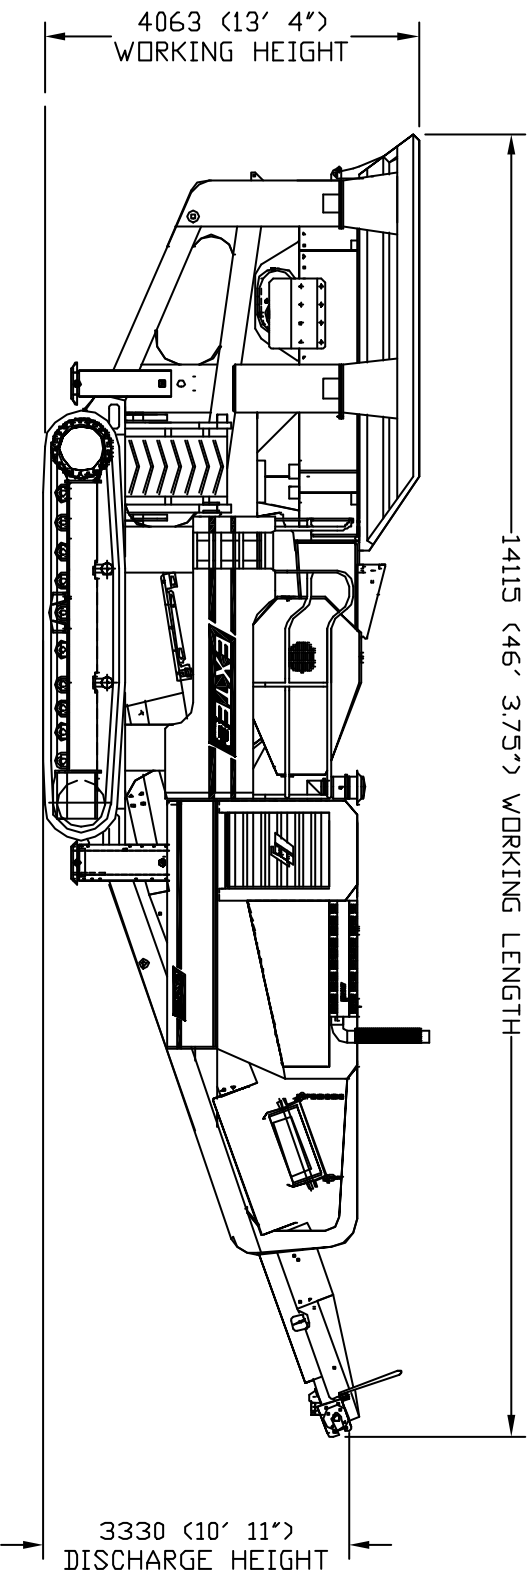

EXTEC SCREENS AND CRUSHERS

Extec Screens and Crushers Limited
A subsidiary of Extec Industries plc

C-12 CRUSHER WORKING DIMENSIONS

Due to our Design Department constantly seeking ways to improve our products, we reserve the right to alter specifications at our discretion.