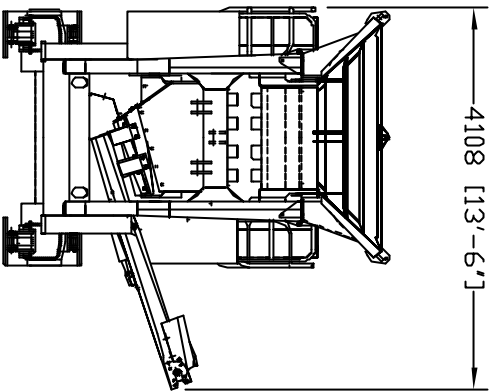

EXTEC SCREENS AND CRUSHERS

Extec Screens and Crushers Limited
A subsidiary of Extec Industries plc

C-12 CRUSHER WORKING DIMENSIONS

Due to our Design Department constantly seeking ways to improve our products, we reserve the right to alter specifications at our discretion.